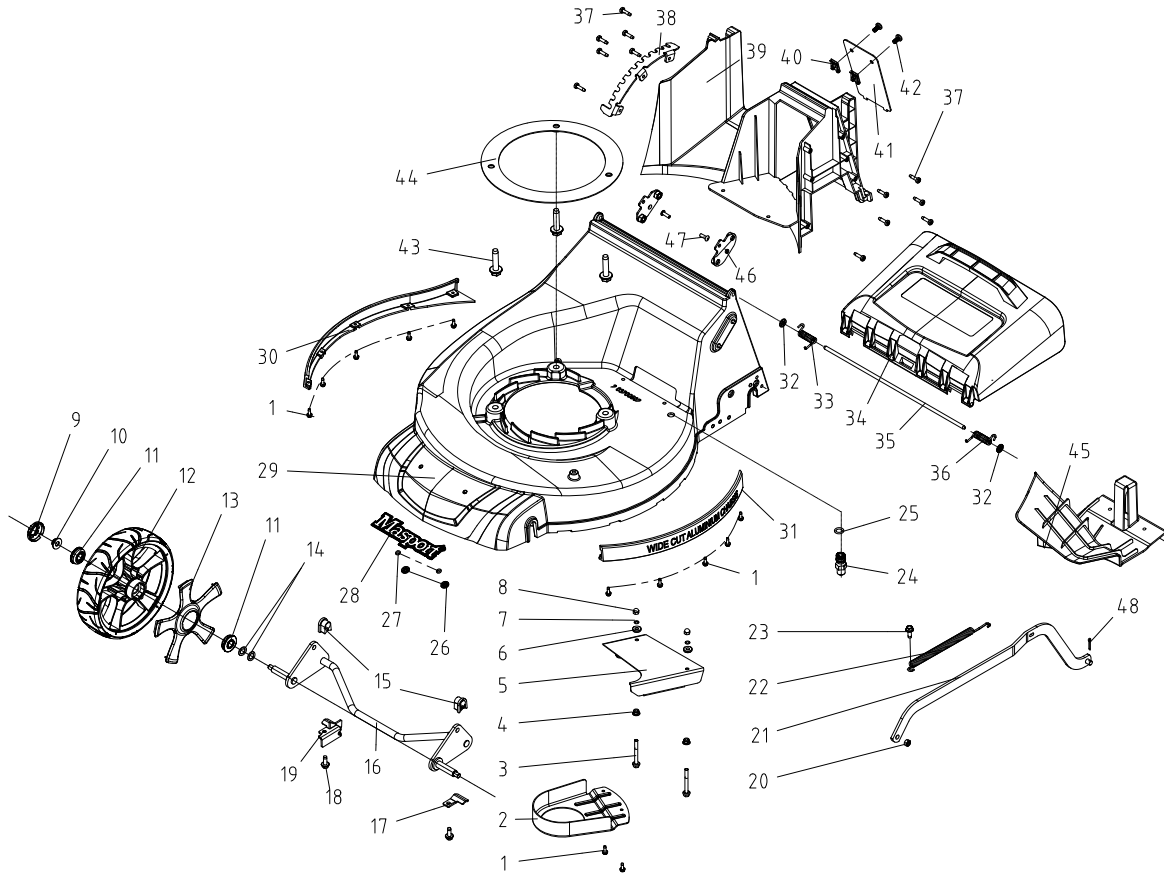

Chassis

Item	Part Number	Description	Qty		Part Number	Description	Qty
1	2109900378A	Screw,S/T 4 x 12 Flange	12	25	2109100013A	Ring - Rubber Washport	1
2	2103200658A	Cover, Belt	1	26	2305200019N	Clip-Starlock, 4.7 Dia	2
3	3091307044	Screw,Set 5 x 45	2	27	2109600017A	Ring - Rubber Nameplate, 5.3 Dia	2
4	A26800506001	Nut, M5 Hex Nyloc	2	28	21031006652291A	Nameplate, Masport Blk/White	1
5	2103200615A	Cover, Belt Extension	1	29	21032006030295A	Hsg Assy-Al SP 19"	1
6	2103200397A	Washer,Flt 16 x 6.2 x 2	2	30	21031006680001A	Skirt-Side,R/H Black	1
7	3052301004	Washer,Spg 5.6	2	31	21031006660001A	Skirt-Side,L/H Black	1
8	30333020025000	Nut, M5 Dom	2	32	2109900030B	Circlip, 5.1 x 0.4	2
9	21011007700001A	Hub Cap-Button Mag Black	2	33	2109800343A	Spring-Flap Al RH	1
10	30323060035000	Nut, M8 Hex Nyloc	2	34	21041013330001A	Flap-Mower,Rear Discharge Blk Plst	1
11	2101300065A	Bearing-Wheel,Ball Type	4	35	2103300383A	Wire-Flap Pivot 360 x 6 ZP	1
12	21011007810001A	Wheel Assy-200mm BB Mag Blk	2	36	2109800344A	Spring-Flap Al LH	1
13	21011007840001A	Cover-Inner,Wheel Black	2	37	3012301007	Screw,S/T 4.8 x 19	12
14	A26800705102	Washer,Flt 12.8 x 20 X0.6 ZP	4	38	2103200606A	Quadrant-Height Select, Al ZP	1
15	21011000290001A	Bush-Pivot,Axle	2	39	21031006700001A	Tunnel-19" SP Plastic Al	1
16	2101300325A	Axle Assy-Front, Thrd ZP	1	40	2139300019A	Bracket,Clip Tunnel M6	2
17	2101300330A	Plate-Retainer,Axle ZP	1	41	2103200659A	Tunnel-Gbox Cvr 19"Ali	1
18	23033000485000A	Screw, Set M6 x 16	2	42	3022304004	Screw,Pan M6x 12 ZP	2
19	2101300332A	Plate-Retainer,Axle RH ZP	1	43	2103300250A	Screw,S/T 3/8X42 16Unc Triblk	3
20	30313090035000	Nut, M6 Hex Nyloc	1	44	2103500240A	Ring-Safety, Black	1
21	2106300716A	Rod Assy-Connectng,19" SP ZP	1	45	21031006690001A	Insert-Mulching,19" Al SP	1
22	2103800065A	Spring-Counter Balance SP ZP	1	46	2103500241A	Bracket,Inner Handle Fix	2
23	2109900325A	Screw,S/T 6 x 18	1	47	3073301004	Rivet-Pop 5 x 16	2
24	21031000230001D	Cyclowash-Fitting	1	48	3081301001	Pin, Cotter 2.5 x 16	1